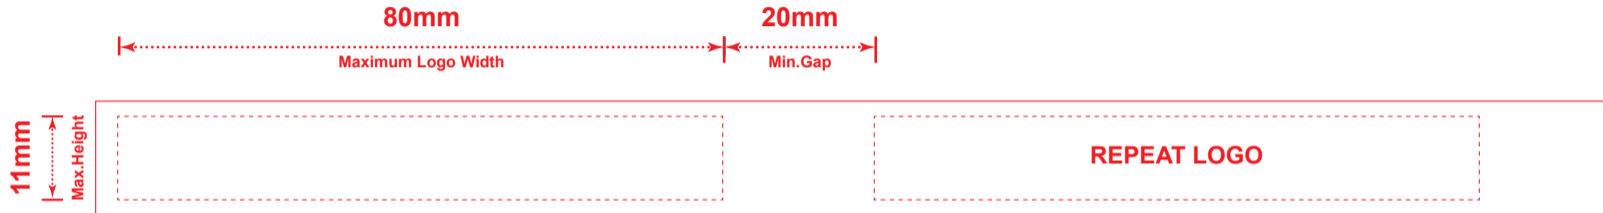

15mm Printed Ribbon Guide

The logo can be no larger than 80mm wide x 11mm high, with a gap inbetween the logos of a minimum 20mm.
Please use a bold logo without any fine detail or halftone effects.
All fonts that are used, please can you convert them to paths or supply the .ttf file.